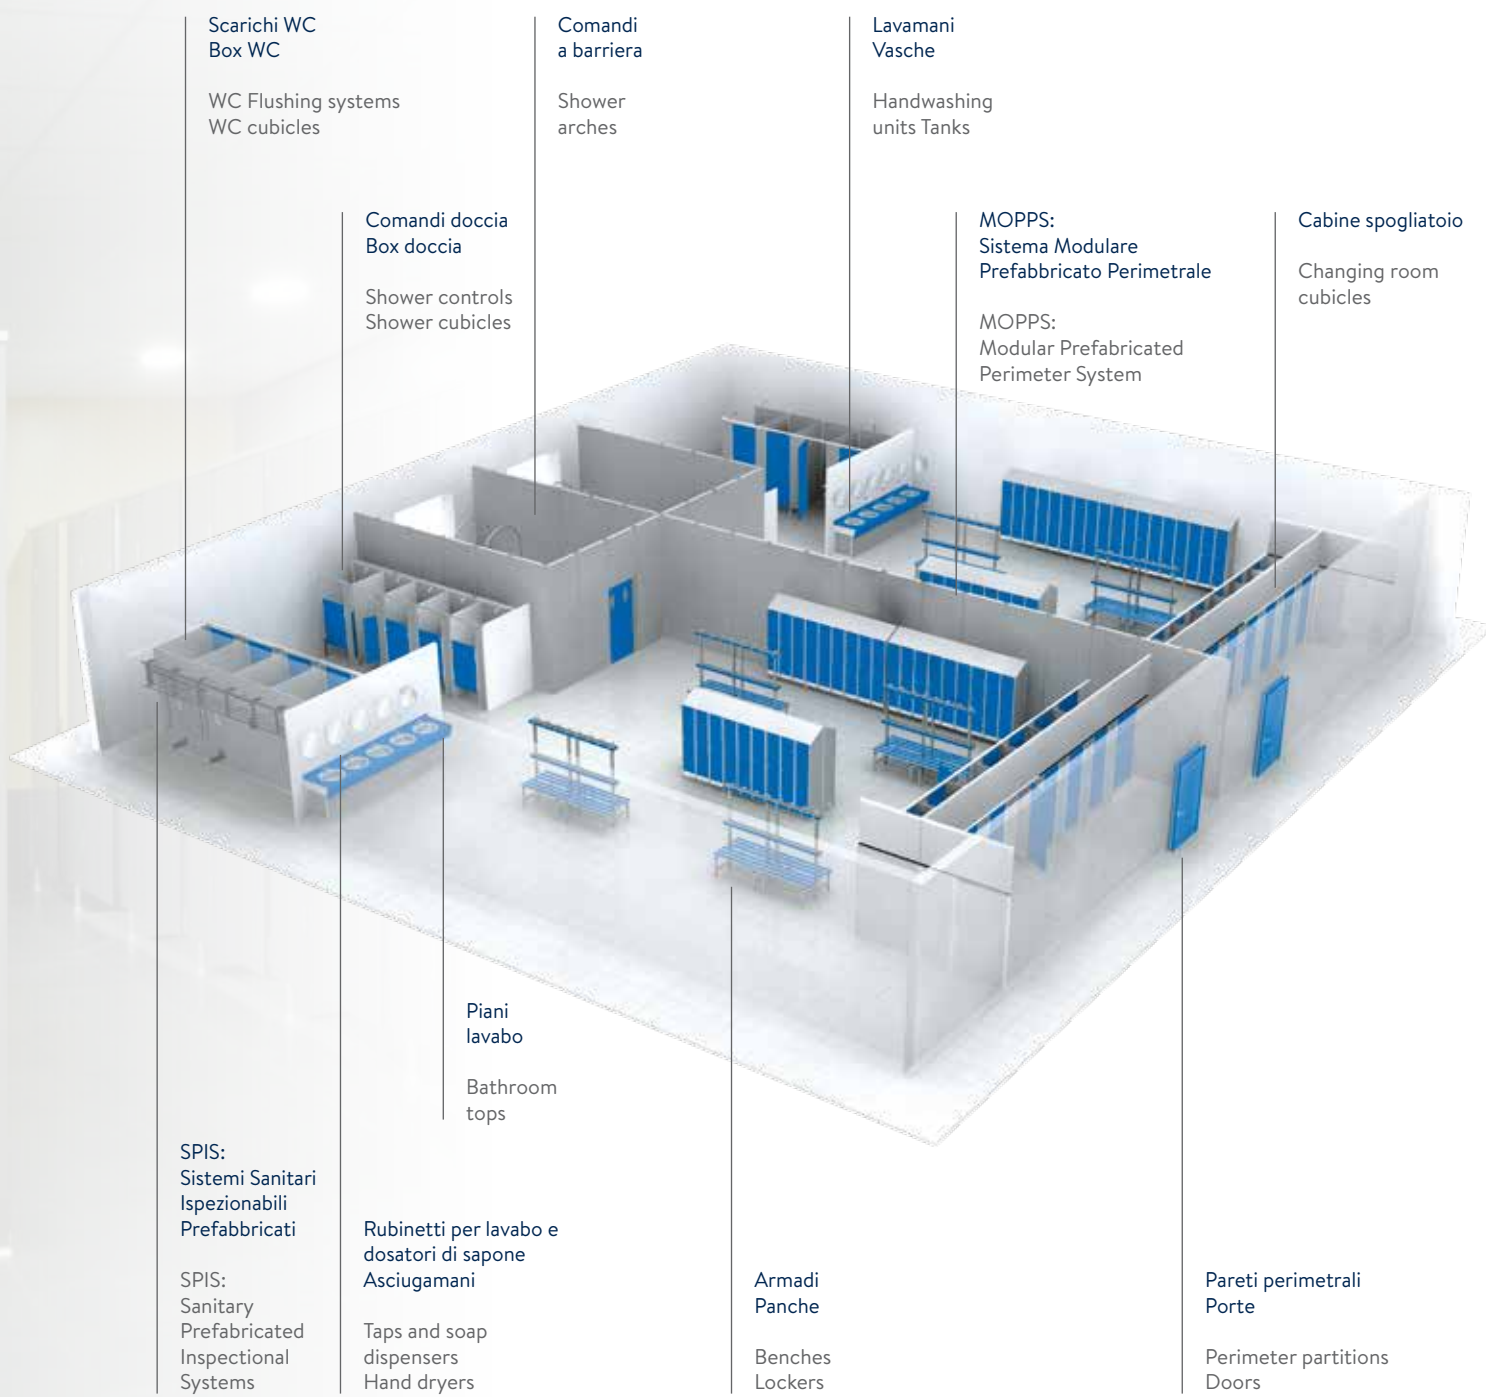

UNIVERSITÀ & SCUOLE / UNIVERSITIES & SCHOOLS:

SPA & CENTRI BENESSERE / SPA & WELLNESS CENTERS:

SPA of CERVIA Italy • SPA of REDI Italy • SPA of MONTECATINI Italy • SPA of POTENZA Italy • SPA of RIMINI Italy • Q-BO Wellness Italy • SILHOUETE Wellness Switzerland • RIBARSKA BANJA SPA Serbia

CAMPEGGI / CAMPING AREAS:

Camping DI MOLVENO Italy • Camping TAHITI Italy • Camping BOCCA DI CECINA Italy • PIANI DI CLODIA Lazise Italy • CAMPO DEI FIORI Pisa Italy • WAIKIKI Isolo Italy • Camping VILLA NUMANA BLUE Italy • Camping VALTENESI Italy • Camping RIVA DI GARDA Italy

ALBERGHI & AREE COMUNI / HOTELS & COMMUNAL SPACES:

STRUTTURE MILITARI E GOVERNATIVE / MILITARY & GOVERNMENTAL FACILITIES:

- Aree umide / Wet Areas
- Spogliatoi / Changing Facilities
- Lavamani / Handwashing Units
- Bagni / Resting Areas - Toilets
- Lavamani per sala operatoria / Surgery Handwashing Units

SOEMA
Handcrafted Technology

Soema S.r.l.
Zona Industriale Squartabue
62019 Recanati (Mc) - Italy
T +39 071 7506061
F +39 071 7506063
info@soema.it - www.soema.it